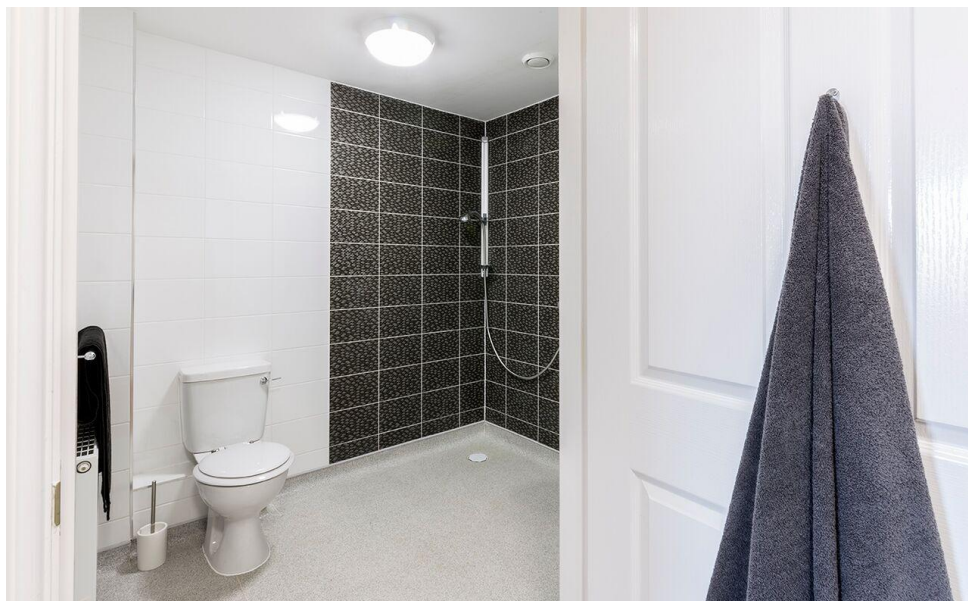

Press Information – April 2016

Custom Made Wet Room Flooring Solutions for Voyage Care

On The Level first started supplying Voyage Care around five years ago when, having experienced problems with slow water drainage in some showers, the company asked On The Level to design a solution to stop water flowing into other areas of the bathroom.

On The Level is an expert in the design and manufacture of custom-made shower formers which exceed normal stock shapes and sizes. The custom-made formers created for Voyage Care projects to solve the excess water problem, cover the entire bathroom. These “complete wet floors” were designed and precision engineered with a gradient running across the entire area towards the gully outlet, solving the problem of water escaping from the shower areas. The complete wet floor was then covered with an anti-slip vinyl sheet floor.

James Clark, Managing Director at On The Level says, “Working with Voyage Care is always an absolute pleasure. We suggested the idea of designing a complete wet floor for their bathrooms because quite often, when a user is showering who needs assistance, water can splash outside the showering zone resulting in water flowing everywhere. By having a gradient over the entire bathroom floor the possibility that water will run in the opposite direction to where it should be going – the drain - is drastically reduced. We have worked with Voyage care on a number projects and we look forward to working with them in the future”